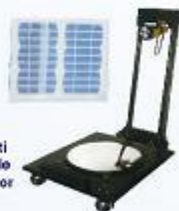

Surya Shakti Under Vehi de Viewing Mirror

SURYA SHAKTI IR SENSOR

Surya Shakti Infra-red Sensor operates using a 'moving heat sensor' which will switch on a light or a hooter or both whenever a warm object (such as a human, large animal, car or motor cycle) enters its sensing field. It can be set to switch on for a period of between 5 seconds and 20 minutes. During the period from dusk to dawn if a person approaches this unit will instantly activate its courtesy lights. Once activated, the lights will remain on while a person is present, automatically switching off after their departure.